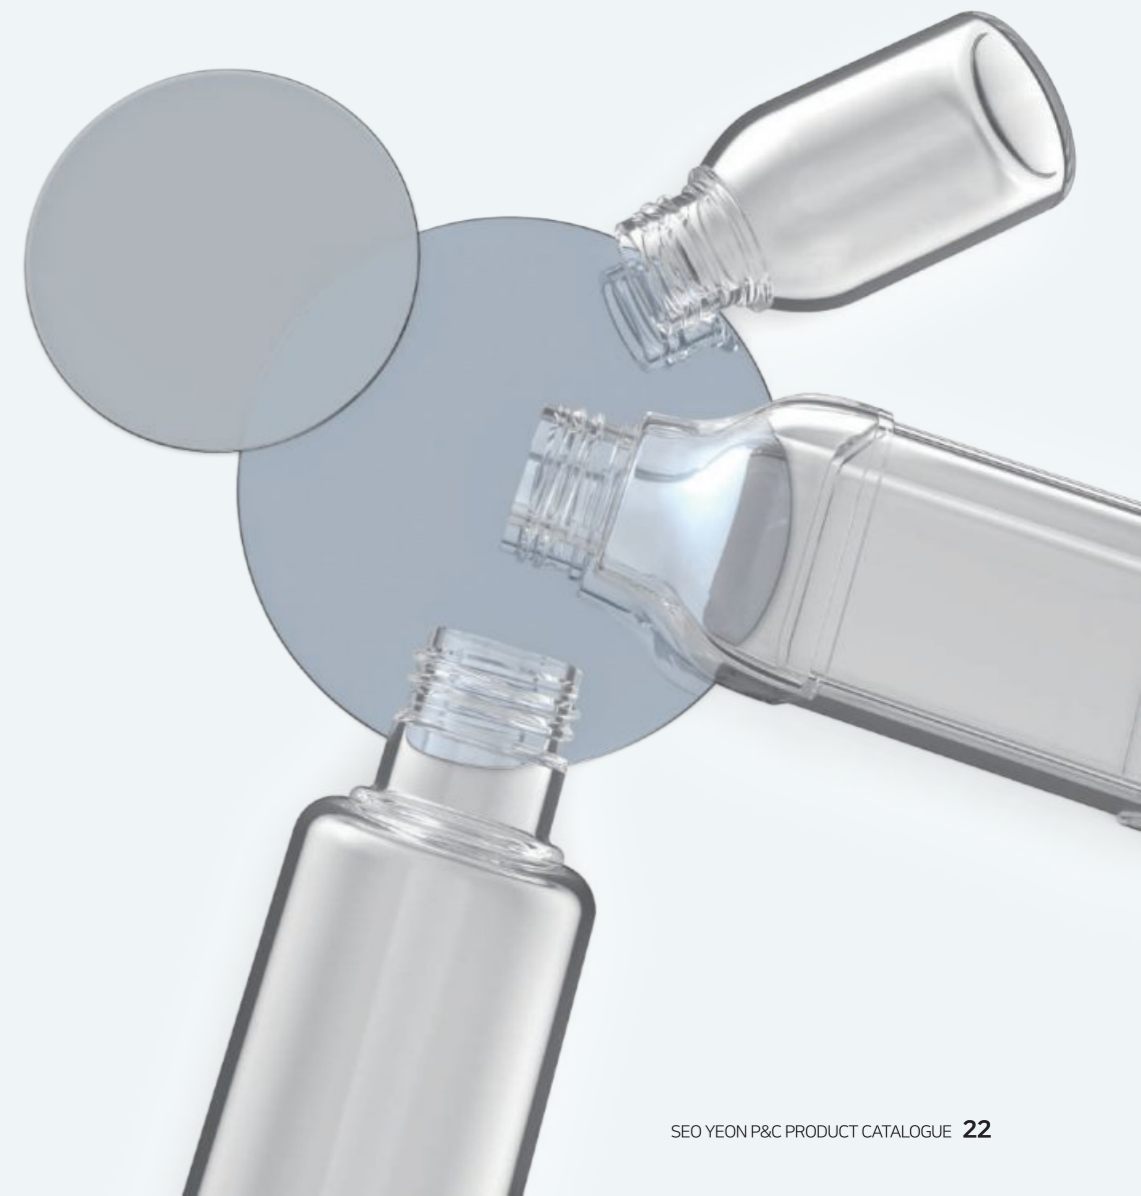

Dispenser

Pump / Oil Pump
Mist Pump

Blow Bottle

Injection blow