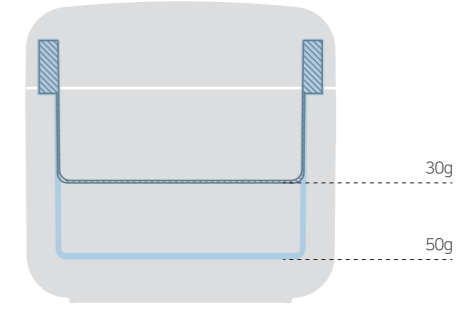

SY02-CRM50
50g
60Ø X 45.5mm

SY02-JCRM series

OVER CAP : PP / LID : LDPE / BOTTOM : PP / BOTTLE : PP

SY02-JCRM30
30g
60.94Ø X 42mm

SY02-JCRM50
50g
60.94Ø X 49.9mm

SY02-JCRM100
100g
81Ø X 65mm

SY02-JCRM2030
20g / 30g 쌍둥이 크림
60.94Ø X 63.1mm

SY02-JCRM5020
20g / 50g 쌍둥이 크림
60.94Ø X 72.6mm

SY03-WCRM series

OVER CAP : PP / LID : LDPE / INNER BOTTLE : PP / OUTER BOTTLE : PP

SY03-WCRM30 / SY03-WCRM50
30g
59Ø X 57.8mm

SY03-WCRM30
SY03-WCRM50

DOUBLE WALL JAR

SY03-SC50 (구형)
50g
69.85Ø X 50.2mm
OUTER CAP : ABS, SAN / INNER CAP : ABS
LID : LDPE / INNER BOTTLE : PP /
OUTER BOTTLE : SAN

SY03-STC50 (신형)
50g
73.15Ø X 51.65mm
OUTER CAP : ABS, SAN / INNER CAP : ABS
LID : LDPE / INNER BOTTLE : PP /
OUTER BOTTLE : SAN